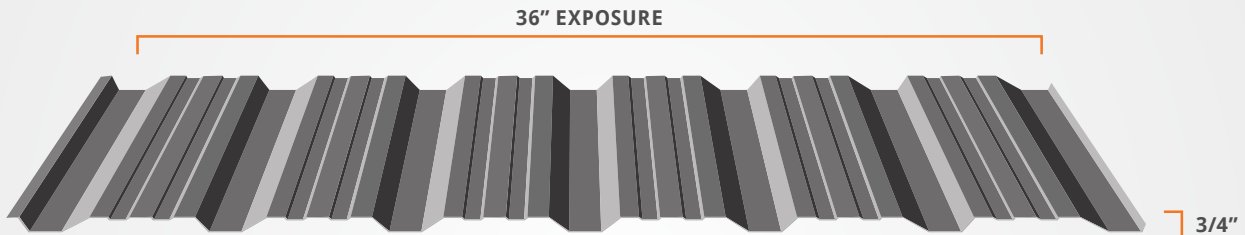

## DIAMOND RIB

A great all-purpose choice for general use and easy installation. Diamond Rib panels are used for interior and exterior applications, and can be run with the colour on either side for aesthetic uniqueness. Give your project an industrial flair, cover up a horse shed, or line walls with a durable surface practically and quickly.

# DIAMOND RIB AND REVERSE DIAMOND RIB PROFILE

DIAMOND RIB

REVERSE DIAMOND RIB

**Available in 26 ga and 24 ga**

30ga available for Liner Panels

Available in Galv. Galvalume, and All Available Colours