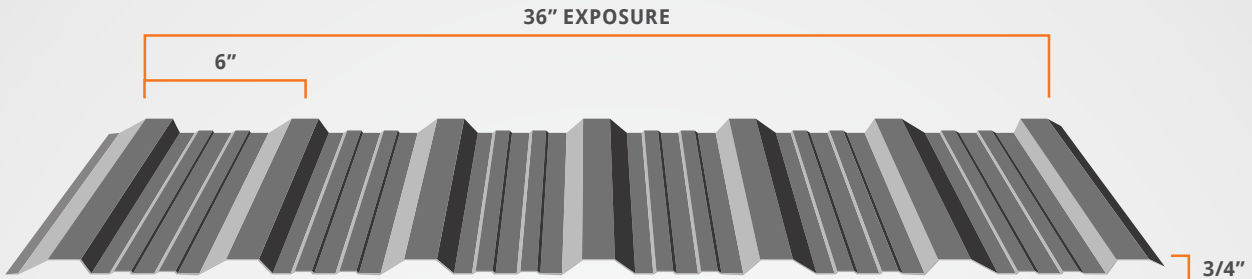

# DIAMOND RIB AND REVERSE DIAMOND RIB PROFILE

DIAMOND RIB

REVERSE DIAMOND RIB

**Available in 26 ga and 24 ga**

30ga available for Liner Panels

Available in Galv. Galvalume, and All Available Colours